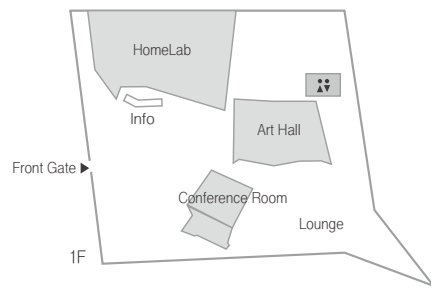

Experience RAEMIAN

Floor Guide Map

- 5F Model Home
- 4F Model Home
- 3F Model Home / Office
- 2F Office
- 1F HomeLab / Art Hall / Lounge

「RAEMIAN HomeLab」 Tours

**Time** 10:00, 14:00, 16:00 on weekdays  
(up to 10 persons per session, 50 min, tours in Korean and English)