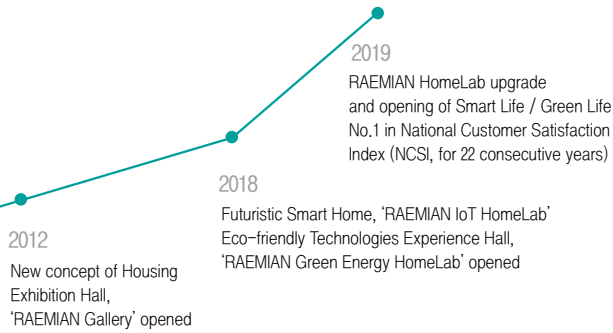

Experience RAEMIAN

Floor Guide Map

- 5F Model Home
- 4F Model Home
- 3F Model Home / Office
- 2F Office
- 1F HomeLab / Art Hall / Lounge

「RAEMIAN HomeLab」 Tours

**Time** 10:00, 14:00, 16:00 on weekdays  
(up to 10 persons per session, 50 min, tours in Korean and English)