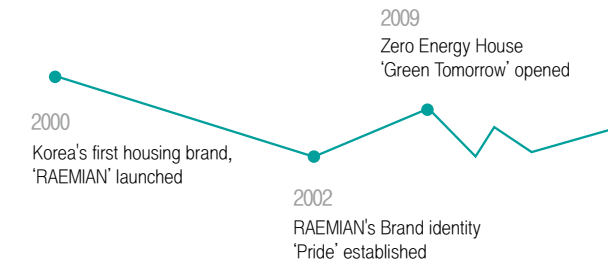

Experience RAEMIAN

Floor Guide Map

- 5F Model Home
- 4F Model Home
- 3F Model Home / Office
- 2F Office
- 1F HomeLab / Art Hall / Lounge

「RAEMIAN HomeLab」 Tours

**Time** 10:00, 14:00, 16:00 on weekdays  
(up to 10 persons per session, 50 min, tours in Korean and English)